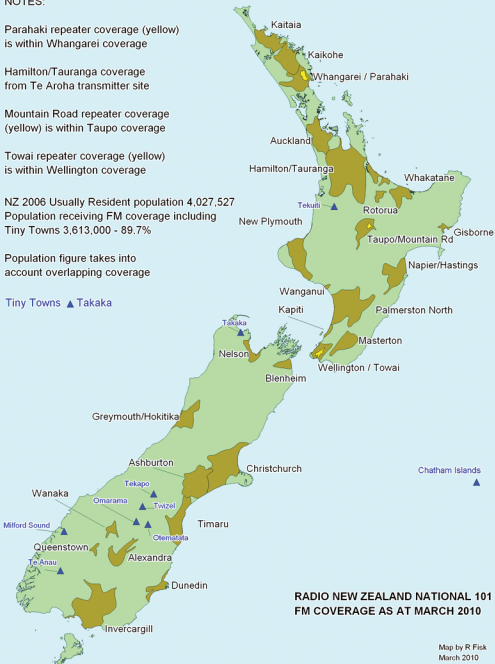

NOTES:

Parahaki repeater coverage (yellow) is within Whangarei coverage

Hamilton/Tauranga coverage from Te Aroha transmitter site

Mountain Road repeater coverage (yellow) is within Taupo coverage

Towai repeater coverage (yellow) is within Wellington coverage

NZ 2006 Usually Resident population 4,027,527

Population receiving FM coverage including Tiny Towns 3,613,000 - 89.7%

Population figure takes into account overlapping coverage

Tiny Towns ▲ Takaka

**RADIO NEW ZEALAND NATIONAL 101
FM COVERAGE AS AT MARCH 2010**