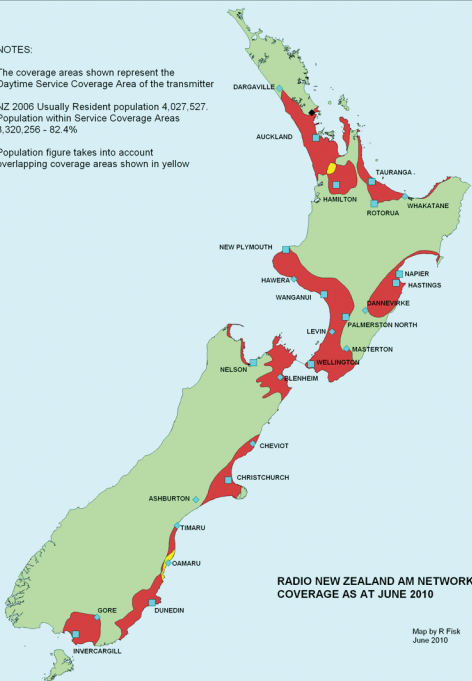

NOTES:

The coverage areas shown represent the Daytime Service Coverage Area of the transmitter

NZ 2006 Usually Resident population 4,027,527.  
Population within Service Coverage Areas  
3,320,256 - 82.4%

Population figure takes into account overlapping coverage areas shown in yellow

**RADIO NEW ZEALAND AM NETWORK  
COVERAGE AS AT JUNE 2010**

Map by R Fisk  
June 2010